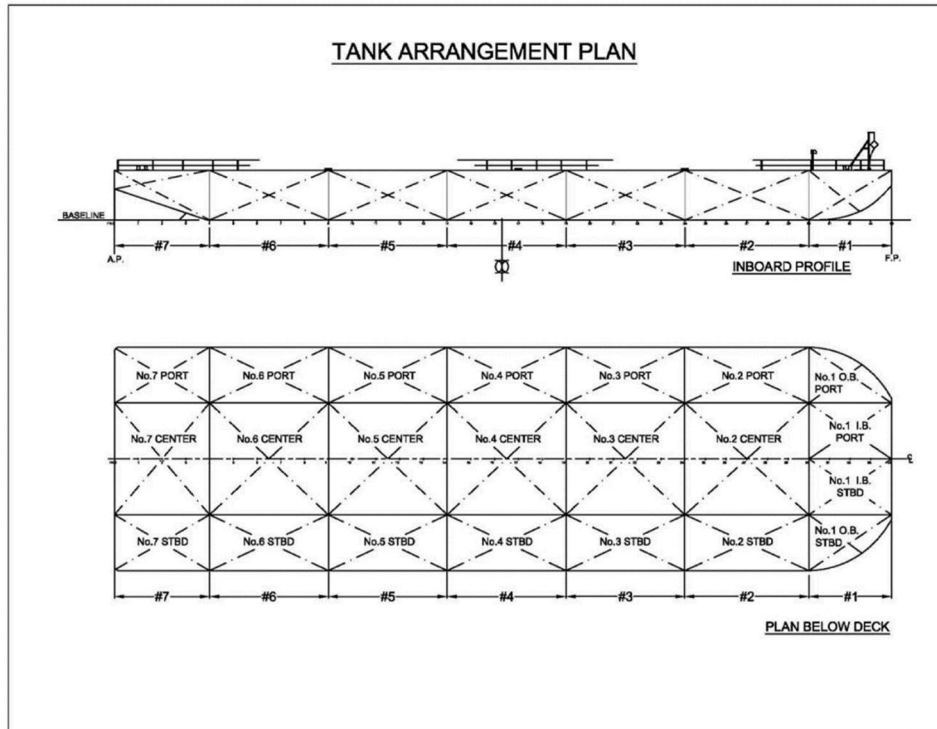

General Arrangement Drawing

Contact

Picton Terminals
info@pictonterminals.ca
Office: 613-471-1112
24/7: 613-929-4880