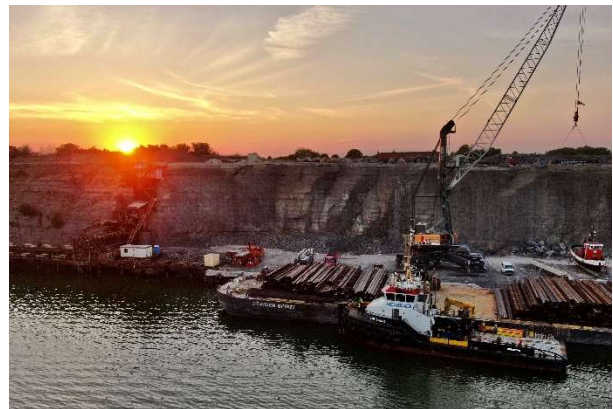

Dowden Spirit

Deck Barge

Dimensions

Length OA	76.25 m
Breadth OA	21.95 m
Moulded Depth	4.87 m
Light Draft	0.66 m
Loaded Draft	3.88 m
Gross Tonnage	2,130 t
Net Tonnage	639 t

Specifications

Year Built	2013
Classification	Transport Canada
Flag	Canada
Notation	Barge
Official Number	837887